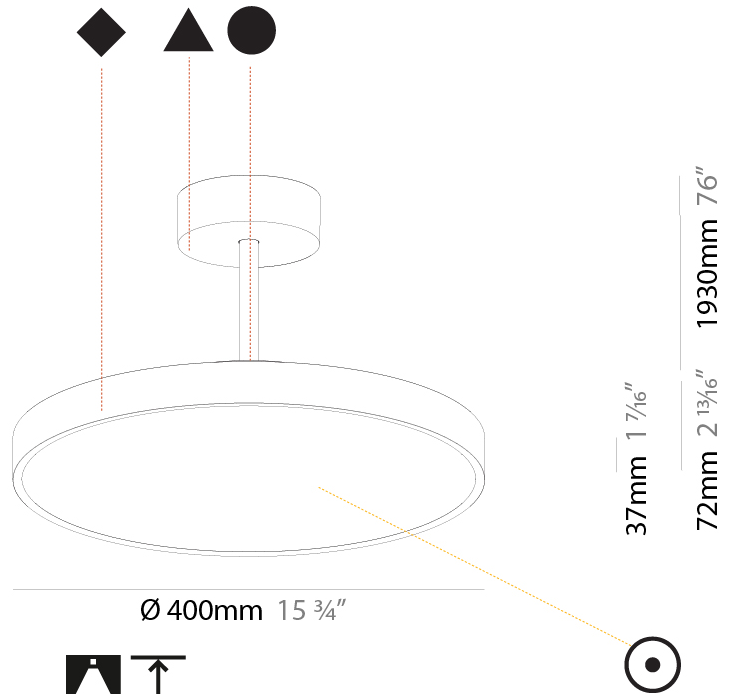

GENERAL

Series: Sign Diva Tube
Subseries: Sign Diva Tube
Brand: Prolicht
Division: Architectural
Mounting Type: Suspension
Mounting Location: Ceiling
Subcategory: Pendant

PHYSICAL

Shape: Round
Diameter (mm): 400
Diameter (in): 15 3/4
Height (mm): 72
Height (in): 2 13/16
Max. Overall Height (mm): 2002
Max. Overall Height (in): 78 13/16
Light Distribution: Direct
Weight (kg): 2.888
Weight (lbs): 6.366

Diffuser: PMMA - Opal / Micro-Prism / Sparkling Secret / Vintage Industrial

Fixture Finish: SSR / BKV / CWI / CRY / HAB / UFT / ITA / RUA / FTG / MYG / LOD / PUS / FRO / FUP / KIA / POP / BLS / SPG / MEY / GOH / GUM / CHC / COM / ABZ / JAG / OBR / MOS / ROR

Fixture Material: Extruded Aluminum / Steel

ELECTRICAL

Lamp Type: LED (Zhaga Standard)
Input Wattage (W): 17
Total Output Wattage (W): 16
Dimming: Tri-Mode (Non-Dimming and Phase Dimming (120Vac only) and 0-10V Dimming)
Driver Included: Yes
Driver Location: Integrated
Driver Type: Constant Current - Universal
Driver Class: Class 2
Input Voltage (V): 120 - 277
Constant Current (MA): 500

LED

Color Temperature (*K): 2700 / 3000 / 3500 / 4000
Max. Delivered Lumen (lm): 1807 / 1943 / 1951 / 1991
Nominal Lumen (lm): 2250 / 2450 / 2430 / 2480
CRI: >90 CRI
Lamp Life (hrs): 50000

OPTICAL

RATINGS AND CERTIFICATIONS

Certified By: Certified for North American Standards
IP rating: IP20